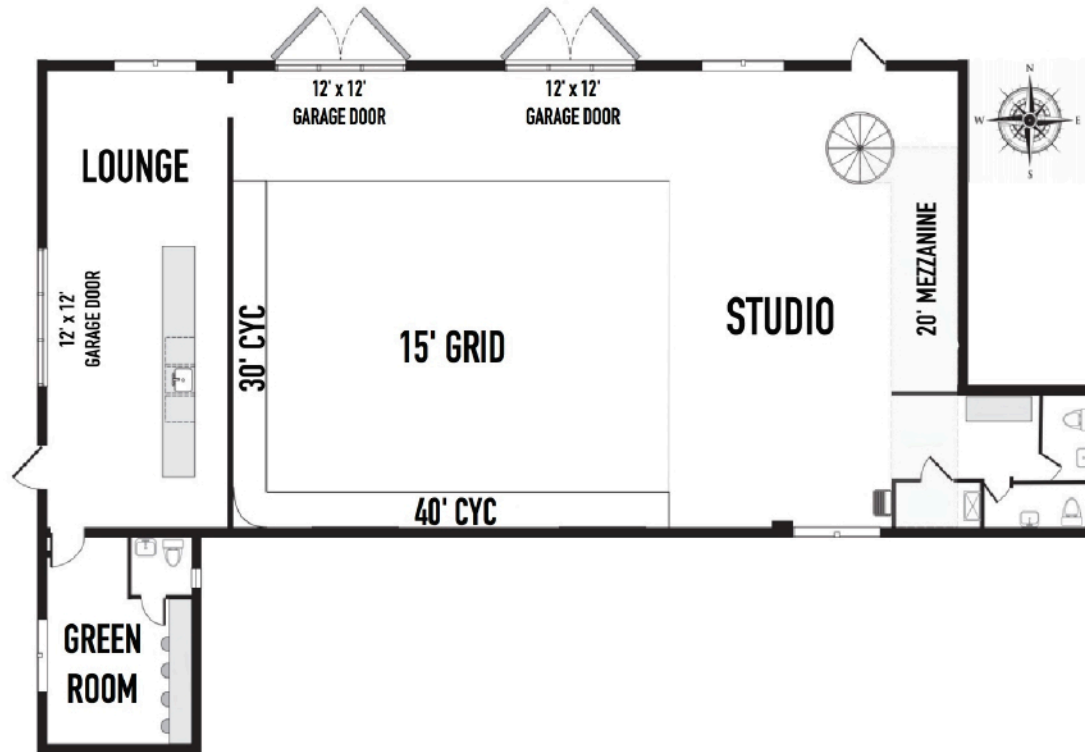

STUDIO FLOOR PLAN

- 2,400 sq/ft
- 900 amps
- 30'x40' corner cyc
- 15' grid

- ARRI Skypanel S60 cyc lights
- 2x 12'x12' drive-in garage doors
- 2x private parking lots
- 5x production monitors